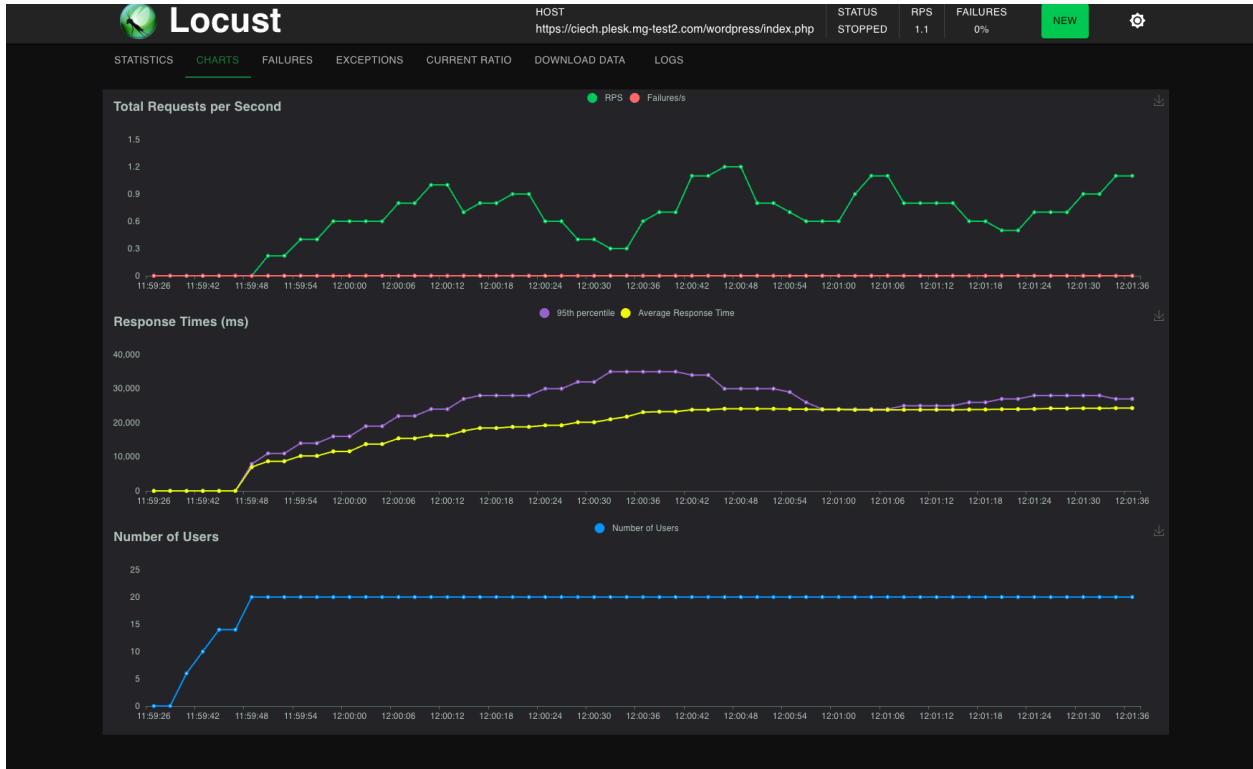

TTFB avg 0.910

k6.io

```
data_received.....: 32 MB 1.3 MB/s
data_sent.....: 217 kB 9.2 kB/s
errors.....: 0.00% ✓ 0    ✗ 189
http_req_blocked.....: avg=27.63ms min=0.00ms med=0.00ms max=305.17ms
p(90)=203.87ms p(95)=269.24ms
http_req_connecting.....: avg=12.21ms min=0.00ms med=0.00ms max=159.97ms
p(90)=97.57ms p(95)=114.50ms
http_req_duration.....: avg=2030.21ms min=223.82ms med=2073.54ms
max=4177.83ms p(90)=2432.95ms p(95)=2623.70ms
{ expected_response:true }...: avg=2030.21ms min=223.82ms med=2073.54ms
max=4177.83ms p(90)=2432.95ms p(95)=2623.70ms
http_req_failed.....: 0.00% ✓ 0    ✗ 202
http_req_receiving.....: avg=608.02ms min=0.05ms med=609.29ms max=1154.22ms
p(90)=882.91ms p(95)=942.95ms
http_req_sending.....: avg=0.08ms min=0.03ms med=0.06ms max=1.21ms
p(90)=0.12ms p(95)=0.14ms
http_req_tls_handshaking.....: avg=15.39ms min=0.00ms med=0.00ms max=184.16ms
p(90)=105.93ms p(95)=144.94ms
```