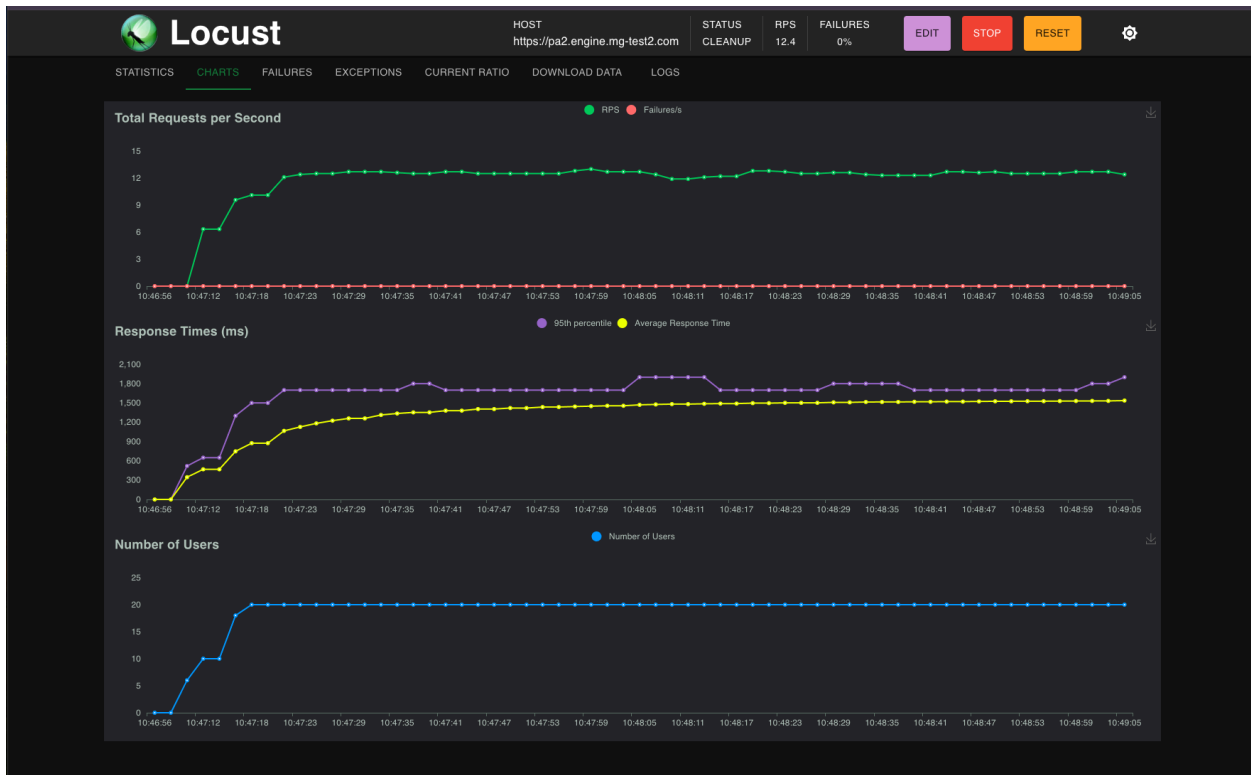

http_req_waiting.....: avg=1422.11ms min=223.67ms med=1410.25ms
max=3353.83ms p(90)=1647.04ms p(95)=1705.83ms
http_reqs.....: 202 8.566363/s
iteration_duration.....: avg=2176.82ms min=0.13ms med=2148.39ms max=4471.23ms
p(90)=2502.54ms p(95)=2838.16ms
iterations.....: 189 8.015063/s
response_cached.....: 0.00% ✓ 0 ✗ 189
vus.....: 14 min=0 max=20
vus_max.....: 20 min=20 max=20

PanelAlpha Engine

locus.io