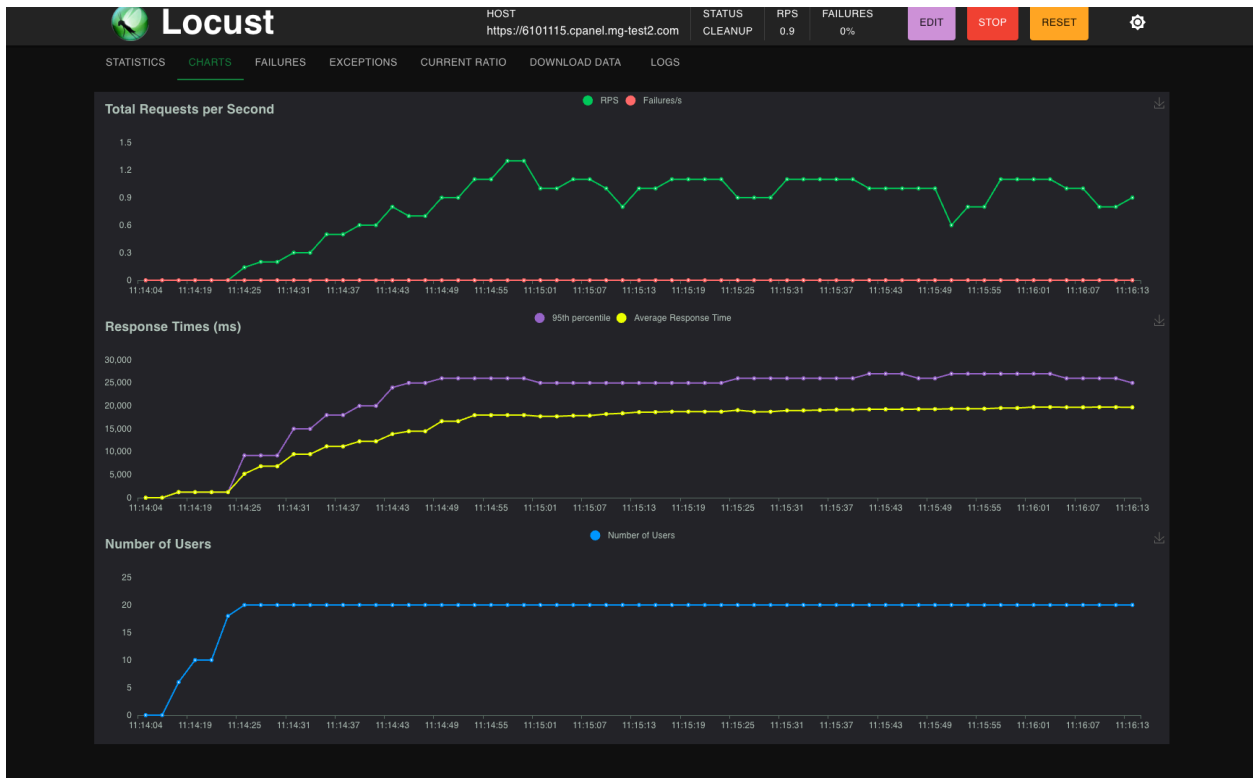

```
http_req_receiving.....: avg=451.00ms min=0.06ms med=462.53ms max=1630.30ms
p(90)=765.71ms p(95)=786.86ms
http_req_sending.....: avg=0.08ms min=0.03ms med=0.06ms max=0.35ms
p(90)=0.11ms p(95)=0.13ms
http_req_tls_handshaking.....: avg=16.31ms min=0.00ms med=27.07ms max=37.27ms
p(90)=35.21ms p(95)=36.77ms
http_req_waiting.....: avg=13050.03ms min=1922.39ms med=12523.52ms max=25206.78ms
p(90)=21564.50ms p(95)=22389.84ms
http_reqs.....: 41 0.797787/s
iteration_duration.....: avg=16317.48ms min=0.12ms med=19102.27ms max=25863.93ms
p(90)=22726.35ms p(95)=23929.20ms
iterations.....: 32 0.622663/s
response_cached.....: 0.00% ✓ 0 ✗ 32
vus.....: 4 min=0 max=20
vus_max.....: 20 min=20 max=20
```

cPanel

Locus.io

TTFB avg 1.325456